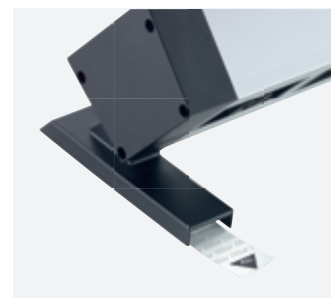

An easy adhesive fixing simplifies the installation. The adhesive connection is removable at any time enabling the Dock Square to be placed in another position. Even on Glass!

Housing	Aluminium, anodised
Installation	On-Desk Mounted Free arrangeable
Interchangeable modules	50 mm
Configurable	yes

Simple and quick exchange of modules. Customisable with interchangeable modules.

A selection of interchangeable modules can be found on page 114.

International socket modules

Cable connections are easily accessible.

Simple cable-routing.

Fast fixing and removal with double sided strips

EVOLine®

Schulte Elektrotechnik GmbH & Co. KG

Juengerstrasse 21
D-58515 Luedenscheid
Germany

Telephone +49 23 51 / 94 81-0
Fax +49 23 51 / 4 26 58