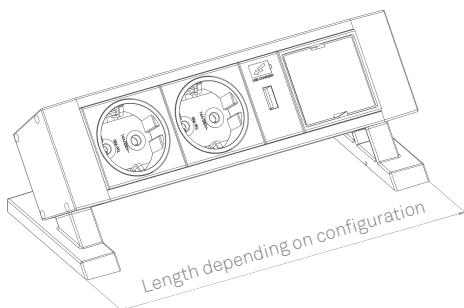

EVOLine® Dock Square

Variable and mobile.

EVoline[®] Dock Square

EVoline Dock Square, the new generation of on-Desk systems, provides a mobile, compact and flexible solution for the workspace.

Starting with the Dock Square Basic up to the individually configurable versions, interchangeable modules for Data and Multimedia facilitate timeless and almost unlimited flexibility as connectivity requirements evolve.

An easy adhesive fixing simplifies the installation. The adhesive connection is removable at any time enabling the Dock Square to be placed in another position. Even on Glass!

Housing	Aluminium, anodised
Installation	On-Desk Mounted Free arrangeable
Interchangeable modules	50 mm
Configurable	yes