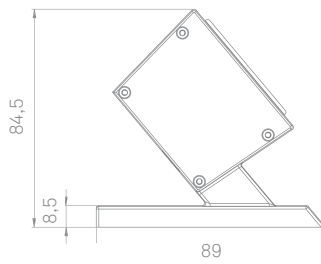

EVOLine® Dock Square

Variable and mobile.

EVoline[®] Dock Square

EVoline Dock Square, the new generation of on-Desk systems, provides a mobile, compact and flexible solution for the workspace.

Starting with the Dock Square Basic up to the individually configurable versions, interchangeable modules for Data and Multimedia facilitate timeless and almost unlimited flexibility as connectivity requirements evolve.

An easy adhesive fixing simplifies the installation. The adhesive connection is removable at any time enabling the Dock Square to be placed in another position. Even on Glass!

Housing	Aluminium, anodised
Installation	On-Desk Mounted Free arrangeable
Interchangeable modules	50 mm
Configurable	yes