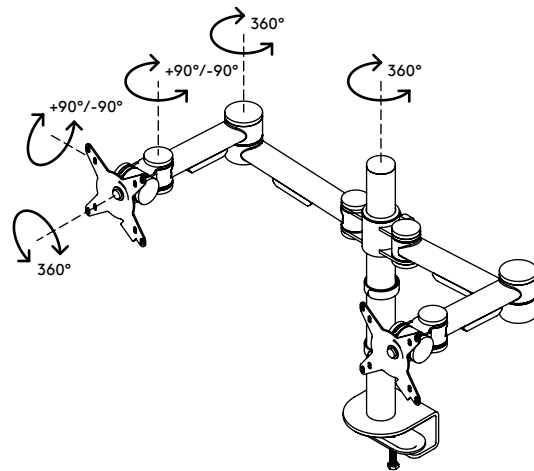

viewmate ^x

52.632

Viewmate monitor arm - desk 632

Get a clear view of the bigger picture and mount two monitors to this monitor arm. Both arms are aligned horizontally and adjustable in height and depth. An ergonomic design that is robust, cost-effective and easy to use.

- Static height adjustment range of 295 mm
- Independent depth adjustment
- Fitted with cable covers and cable loop ties to guide cables tidily
- Main components made of steel
- VESA MIS-D 75 x 75/100 x 100 mm compatible
- Monitor: tilt +90°/-90°, swivel +90°/-90°, rotate 360°
- Arm: swivel +90°/-90°
- Weight capacity max. 15 kg per monitor
- Comes with a desk clamp mount and bolt-through desk mount
- Suitable for a desktop thickness of 5 up to 40 (clamp) or 50 mm (bolt through)
- Monitor size limit: width 874 - height 810 mm
- Easy to adjust in height using a clamp lever

dataflex^x

feeling at work

viewmate

Viewmate monitor arm - desk 632

2017/10/31

52.632

 620 x 230 x 116 mm

 1 pcs

 silver

 6,3 kg

 805410526320