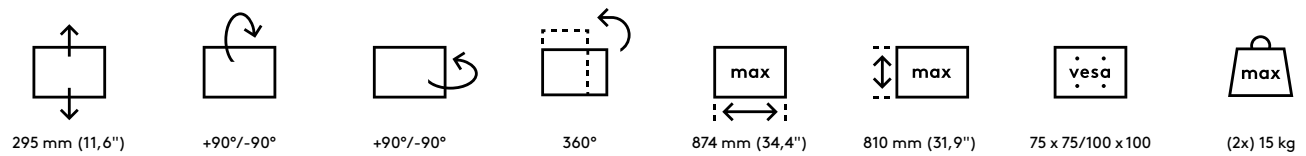

viewmate ^x

52.632

Viewmate monitor arm - desk 632

Get a clear view of the bigger picture and mount two monitors to this monitor arm. Both arms are aligned horizontally and adjustable in height and depth. An ergonomic design that is robust, cost-effective and easy to use.

- Static height adjustment range of 295 mm
- Independent depth adjustment
- Fitted with cable covers and cable loop ties to guide cables tidily
- Main components made of steel
- VESA MIS-D 75 x 75/100 x 100 mm compatible
- Monitor: tilt +90°/-90°, swivel +90°/-90°, rotate 360°
- Arm: swivel +90°/-90°
- Weight capacity max. 15 kg per monitor
- Comes with a desk clamp mount and bolt-through desk mount
- Suitable for a desktop thickness of 5 up to 40 (clamp) or 50 mm (bolt through)
- Monitor size limit: width 874 - height 810 mm
- Easy to adjust in height using a clamp lever

dataflex^x

feeling at work

viewmate

Viewmate monitor arm - desk 632

2017/10/31

52.632

 620 x 230 x 116 mm

 1 pcs