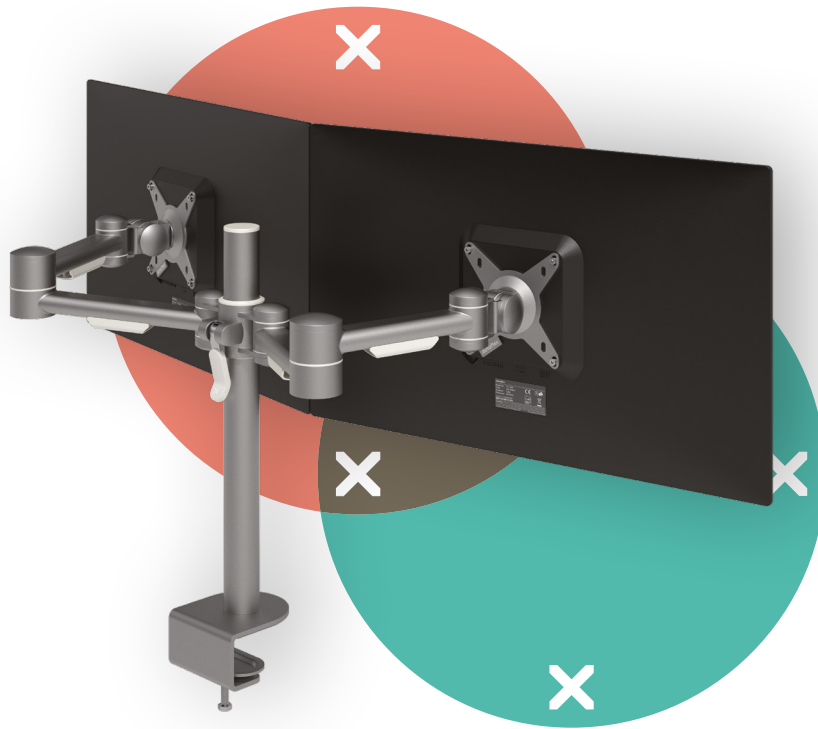

viewmate ^x

52.632

Viewmate monitor arm - desk 632

Get a clear view of the bigger picture and mount two monitors to this monitor arm. Both arms are aligned horizontally and adjustable in height and depth. An ergonomic design that is robust, cost-effective and easy to use.

- Static height adjustment range of 295 mm
- Independent depth adjustment
- Fitted with cable covers and cable loop ties to guide cables tidily
- Main components made of steel
- VESA MIS-D 75 x 75/100 x 100 mm compatible
- Monitor: tilt +90°/-90°, swivel +90°/-90°, rotate 360°
- Arm: swivel +90°/-90°
- Weight capacity max. 15 kg per monitor
- Comes with a desk clamp mount and bolt-through desk mount
- Suitable for a desktop thickness of 5 up to 40 (clamp) or 50 mm (bolt through)
- Monitor size limit: width 874 - height 810 mm
- Easy to adjust in height using a clamp lever

dataflex^x

feeling at work

viewmate

Viewmate monitor arm - desk 632

2017/10/31

52.632

 620 x 230 x 116 mm

 1 pcs