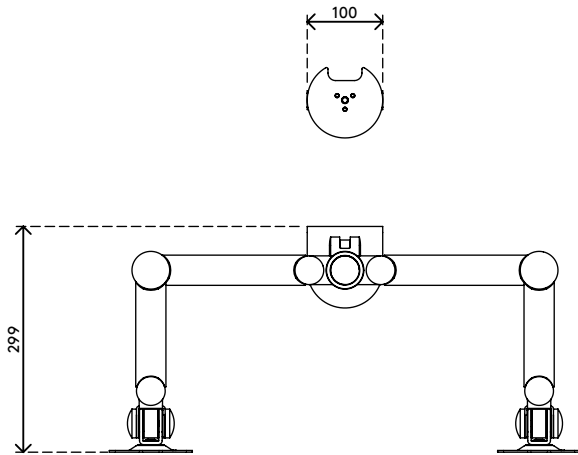

viewmate ^x

52.632

Viewmate monitor arm - desk 632

Get a clear view of the bigger picture and mount two monitors to this monitor arm. Both arms are aligned horizontally and adjustable in height and depth. An ergonomic design that is robust, cost-effective and easy to use.

- Static height adjustment range of 295 mm
- Independent depth adjustment
- Fitted with cable covers and cable loop ties to guide cables tidily
- Main components made of steel
- VESA MIS-D 75 x 75/100 x 100 mm compatible
- Monitor: tilt +90°/-90°, swivel +90°/-90°, rotate 360°
- Arm: swivel +90°/-90°
- Weight capacity max. 15 kg per monitor
- Comes with a desk clamp mount and bolt-through desk mount
- Suitable for a desktop thickness of 5 up to 40 (clamp) or 50 mm (bolt through)
- Monitor size limit: width 874 - height 810 mm
- Easy to adjust in height using a clamp lever

dataflex^x

feeling at work

viewmate

Viewmate monitor arm - desk 632

2017/10/31

52.632

 620 x 230 x 116 mm

 1 pcs