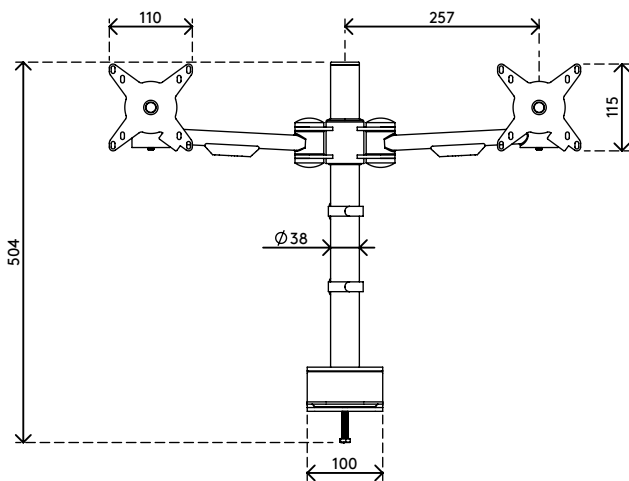

viewmate ^x

52.632

Viewmate monitor arm - desk 632

Get a clear view of the bigger picture and mount two monitors to this monitor arm. Both arms are aligned horizontally and adjustable in height and depth. An ergonomic design that is robust, cost-effective and easy to use.

- Static height adjustment range of 295 mm
- Independent depth adjustment
- Fitted with cable covers and cable loop ties to guide cables tidily
- Main components made of steel
- VESA MIS-D 75 x 75/100 x 100 mm compatible
- Monitor: tilt +90°/-90°, swivel +90°/-90°, rotate 360°
- Arm: swivel +90°/-90°
- Weight capacity max. 15 kg per monitor
- Comes with a desk clamp mount and bolt-through desk mount
- Suitable for a desktop thickness of 5 up to 40 (clamp) or 50 mm (bolt through)
- Monitor size limit: width 874 - height 810 mm
- Easy to adjust in height using a clamp lever

dataflex^x

feeling at work

viewmate

Viewmate monitor arm - desk 632

2017/10/31

52.632

 620 x 230 x 116 mm

 1 pcs

 silver

 6,3 kg

 805410526320