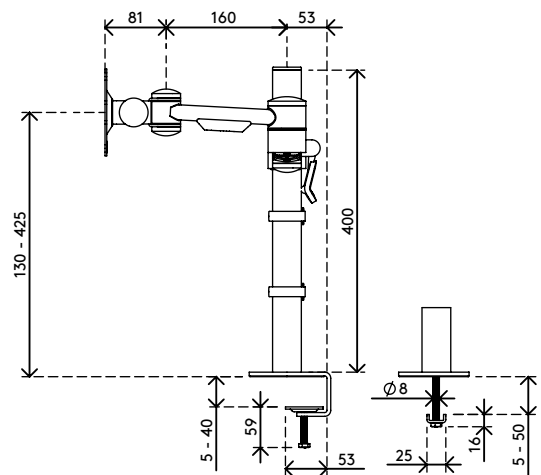

viewmate ^x

52.632

Viewmate monitor arm - desk 632

Get a clear view of the bigger picture and mount two monitors to this monitor arm. Both arms are aligned horizontally and adjustable in height and depth. An ergonomic design that is robust, cost-effective and easy to use.

- Static height adjustment range of 295 mm
- Independent depth adjustment
- Fitted with cable covers and cable loop ties to guide cables tidily
- Main components made of steel
- VESA MIS-D 75 x 75/100 x 100 mm compatible
- Monitor: tilt +90°/-90°, swivel +90°/-90°, rotate 360°
- Arm: swivel +90°/-90°
- Weight capacity max. 15 kg per monitor
- Comes with a desk clamp mount and bolt-through desk mount
- Suitable for a desktop thickness of 5 up to 40 (clamp) or 50 mm (bolt through)
- Monitor size limit: width 874 - height 810 mm
- Easy to adjust in height using a clamp lever

dataflex^x

feeling at work

viewmate

Viewmate monitor arm - desk 632

2017/10/31

52.632

 620 x 230 x 116 mm

 1 pcs

 silver

 6,3 kg

 805410526320