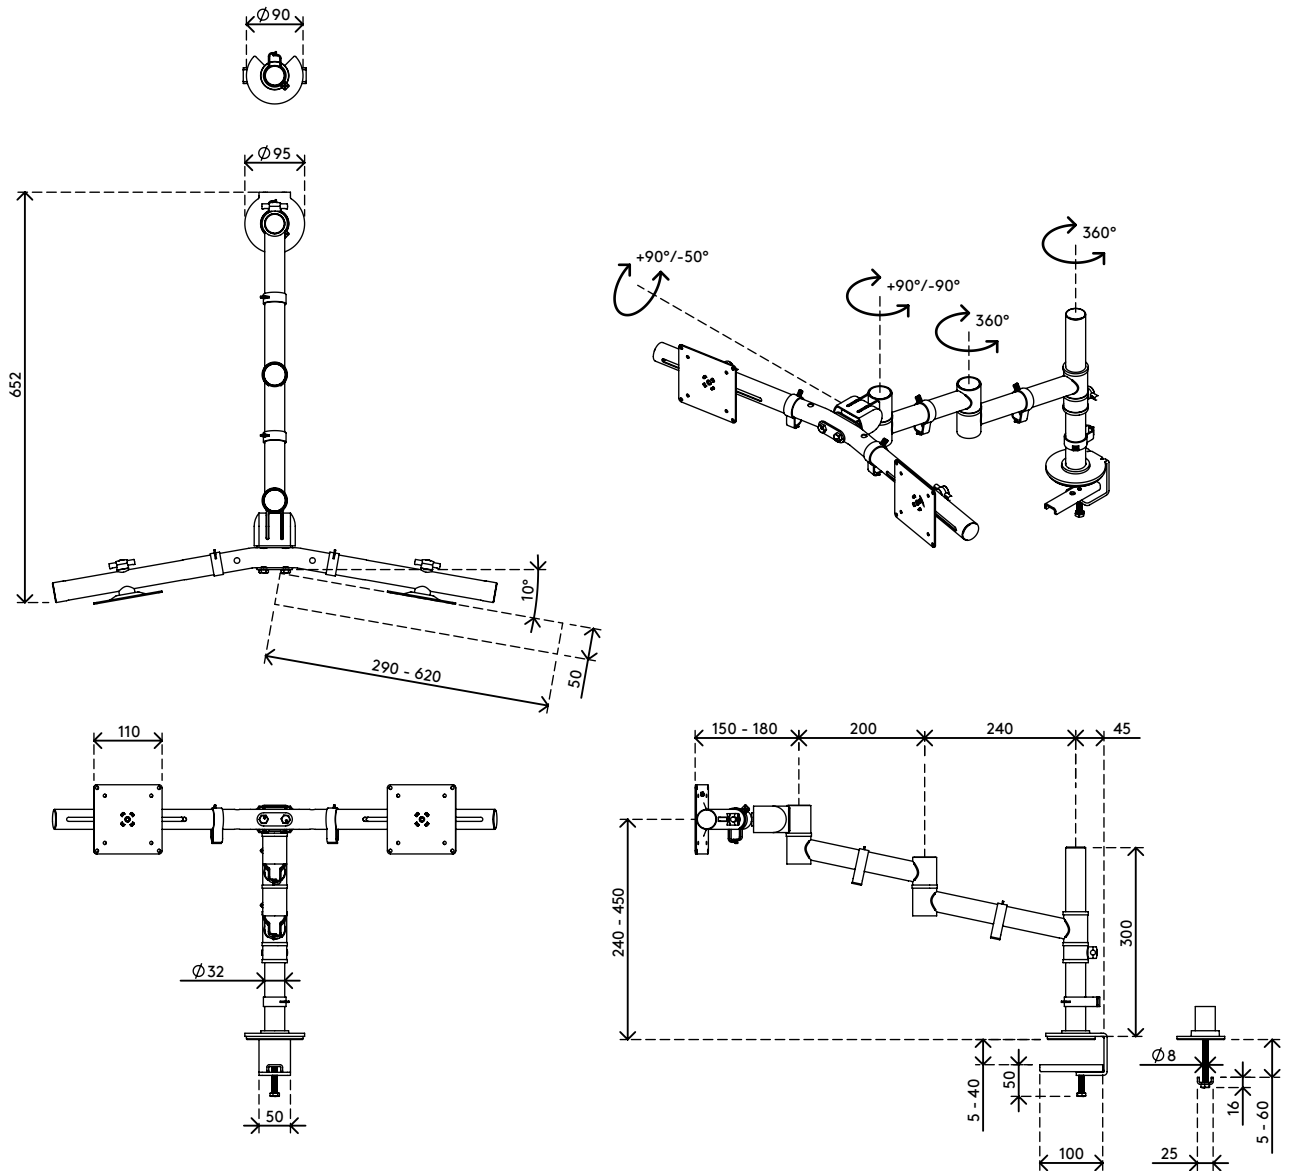

## Viewgo monitor arm - desk 132

More comfort and space: two things this entry-level ergonomic monitor arm helps to create. Position your monitors above your desk, at a spot that's just right for you, to regain valuable desk space. Slender yet strong, this monitor arm combines a striking design with a tough steel construction.

- Static height adjustment range of 210 mm
- Independent depth adjustment
- Fitted with cable clips to guide cables tidily
- VESA MIS-D 75 x 75/100 x 100 mm compatible
- Monitor: tilt +90°/-50°, swivel +90°/-90°
- Arm: swivel 360°
- Weight capacity max. 4 kg per monitor
- Comes with a desk clamp mount and bolt-through desk mount
- Suitable for desktop thicknesses of 5 up to 40 (clamp) or 60 mm (bolt through)
- Monitor size limit: width 620 - height 900 mm
- Simple height adjustment using a tightening knob
- Hassle-free installation using just one supplied tool
- Supports monitors in portrait and landscape mode
- Unique mechanism enables precise horizontal levelling

# 48.132

736 x 192 x 130 mm

1 pcs

silver

4,4 kg

805410481322