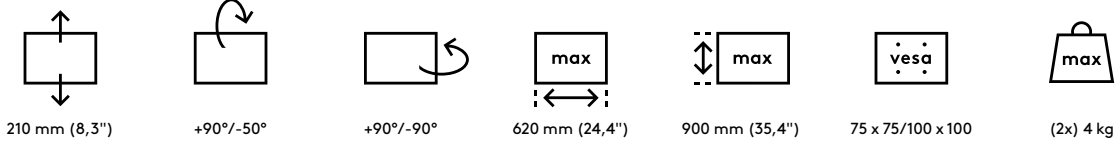

- Static height adjustment range of 210 mm
- Independent depth adjustment
- Fitted with cable clips to guide cables tidily
- VESA MIS-D 75 x 75/100 x 100 mm compatible
- Monitor: tilt +90°/-50°, swivel +90°/-90°
- Arm: swivel 360°
- Weight capacity max. 4 kg per monitor
- Comes with a desk clamp mount and bolt-through desk mount
- Suitable for desktop thicknesses of 5 up to 40 (clamp) or 60 mm (bolt through)
- Monitor size limit: width 620 - height 900 mm
- Simple height adjustment using a tightening knob
- Hassle-free installation using just one supplied tool
- Supports monitors in portrait and landscape mode
- Unique mechanism enables precise horizontal levelling

# 48.132

736 x 192 x 130 mm

1 pcs

silver

4,4 kg

805410481322