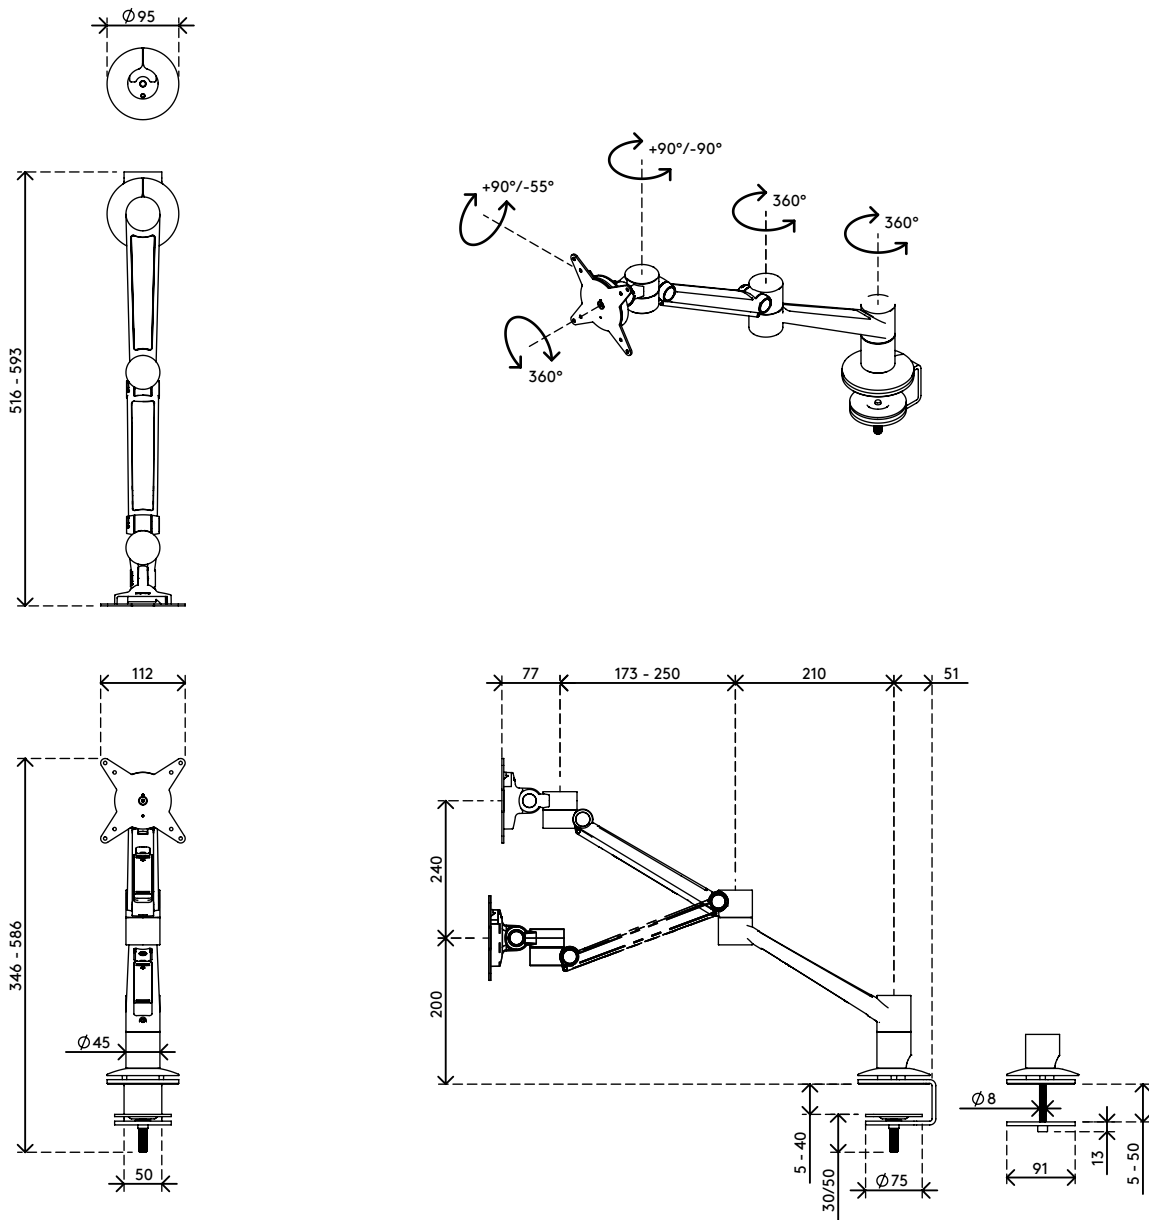

viewlite

58.622

Viewlite plus monitor arm - desk 622

Perfect for hot desking or collaborative working. It's easy to use and with the swivel limiter, which reduces the chance of bumping into walls or desks, you can locate it pretty well anywhere. Cables are easily hidden in the arm's aluminium extensions to create a tidy, professional impression.

- Dynamic height adjustment range of 240 mm
- Independent depth adjustment
- Integrated cable management
- Main components made of aluminium
- 40% of aluminium content is already recycled
- VESA MIS-D 75 x 75/100 x 100 mm compatible
- Monitor: tilt +90°/-55°, swivel +90°/-90°, rotate 360°
- Arm: swivel 360°
- Swivel limiter pre-set to +90°/-90° (can be disabled)
- Weight capacity min. 0 kg - max. 7 kg per monitor
- Comes with a desk clamp mount and bolt-through desk mount
- Suitable for a desktop thickness of 5 up to 40 (clamp) or 50 mm (bolt through)
- Monitor size limit: height 850 mm
- Fitted with a practical quick-release VESA system
- Monitor rotation lock can be enabled

dataflex

feeling at work

viewlite X

Viewlite plus monitor arm - desk 622

2016/11/22

58.622

375 x 265 x 105 mm

1 pcs

silver-white

3,9 kg

805410586225