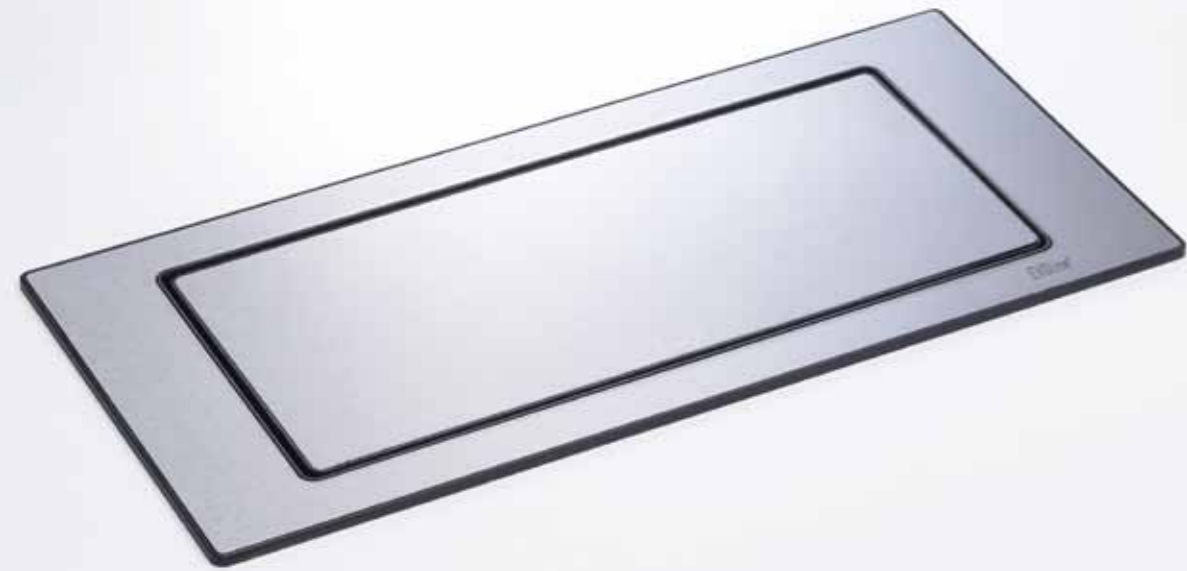

EVoline®

Kitchen - Electricity - Water - no problem!

EVoline® BackFlip

When closed, the EVoline BackFlip is just a thin plate on the work surface. No water can enter the electrical system. At the touch of a finger it flips 180 degrees and presents its functional elements:

EVOLine®

Visible on demand.

EVOLine® Port Cuisine

With EVOLine Port Cuisine socket, plugs and cables disappear in the table.

Just the collar and cover of the EVOLine Port are visible on the surface- illuminated on request by using energy-saving LEDs in blue, red, green or white.

EVoline®

Innovation for smallest spaces.

EVoline® Square80

The EVoline Square80 was specifically designed for a standard 80 mm apertures. The cover, which slides easily to one side, is not just visually pleasing; it can also be equipped with a Qi charging function. This technology allows wireless induction charging for devices that comply with the Qi standard, such as smart phones.

Comfortable.

EVoline® V-Dock

The EVoline V-Dock transforms dead corners in the kitchen into functional spaces. It is variable in length and can be mounted in a horizontal or vertical position. A further benefit: The connection cable is kept out of sight behind the profile. The 45° angle of the EVoline V-Dock makes it easy to connect power or data cables.