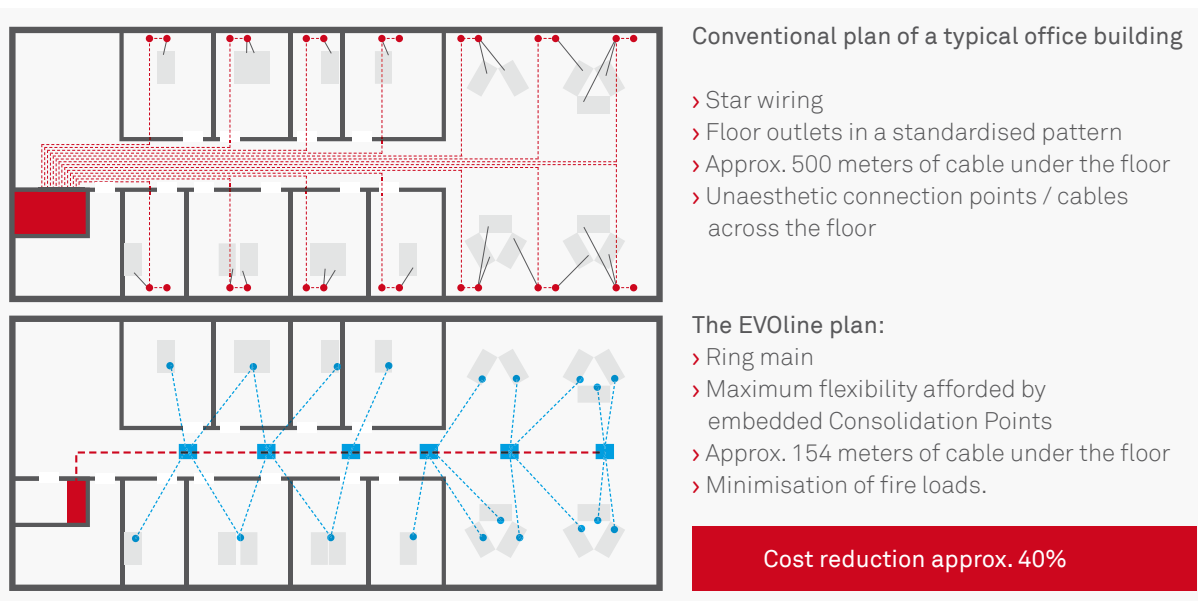

Decentralised Electrical Distribution

When office infrastructure has to accommodate the increasingly shifting demands of the modern working world, an antiquated electrical system can become a financial burden on an entire property. EVoline's electrical planning is always one step ahead of change. EVoline Consolidation Points – decentralised distribution stations that connect to a central ring main – are the backbone of the system. Instead of linking each power and data source individually from the switchboard to the floor outlet, each separate room or sub-network can be connected locally at the Consolidation Points, which allow each current phase to operate securely and independently. Decentralised electrical systems make schematic configurations of standardised floor outlets obsolete; say goodbye to the cramped surplus of floor outlets and hello to exchangeable floor plates, which allow EVoline outlets to be placed exactly where they are needed. Doing so notably minimizes the necessary lengths of cables under the raised floor and reduces the tangles of cable above it. This saves money and resources, protects the environment and significantly reduces the fire load at the same time.