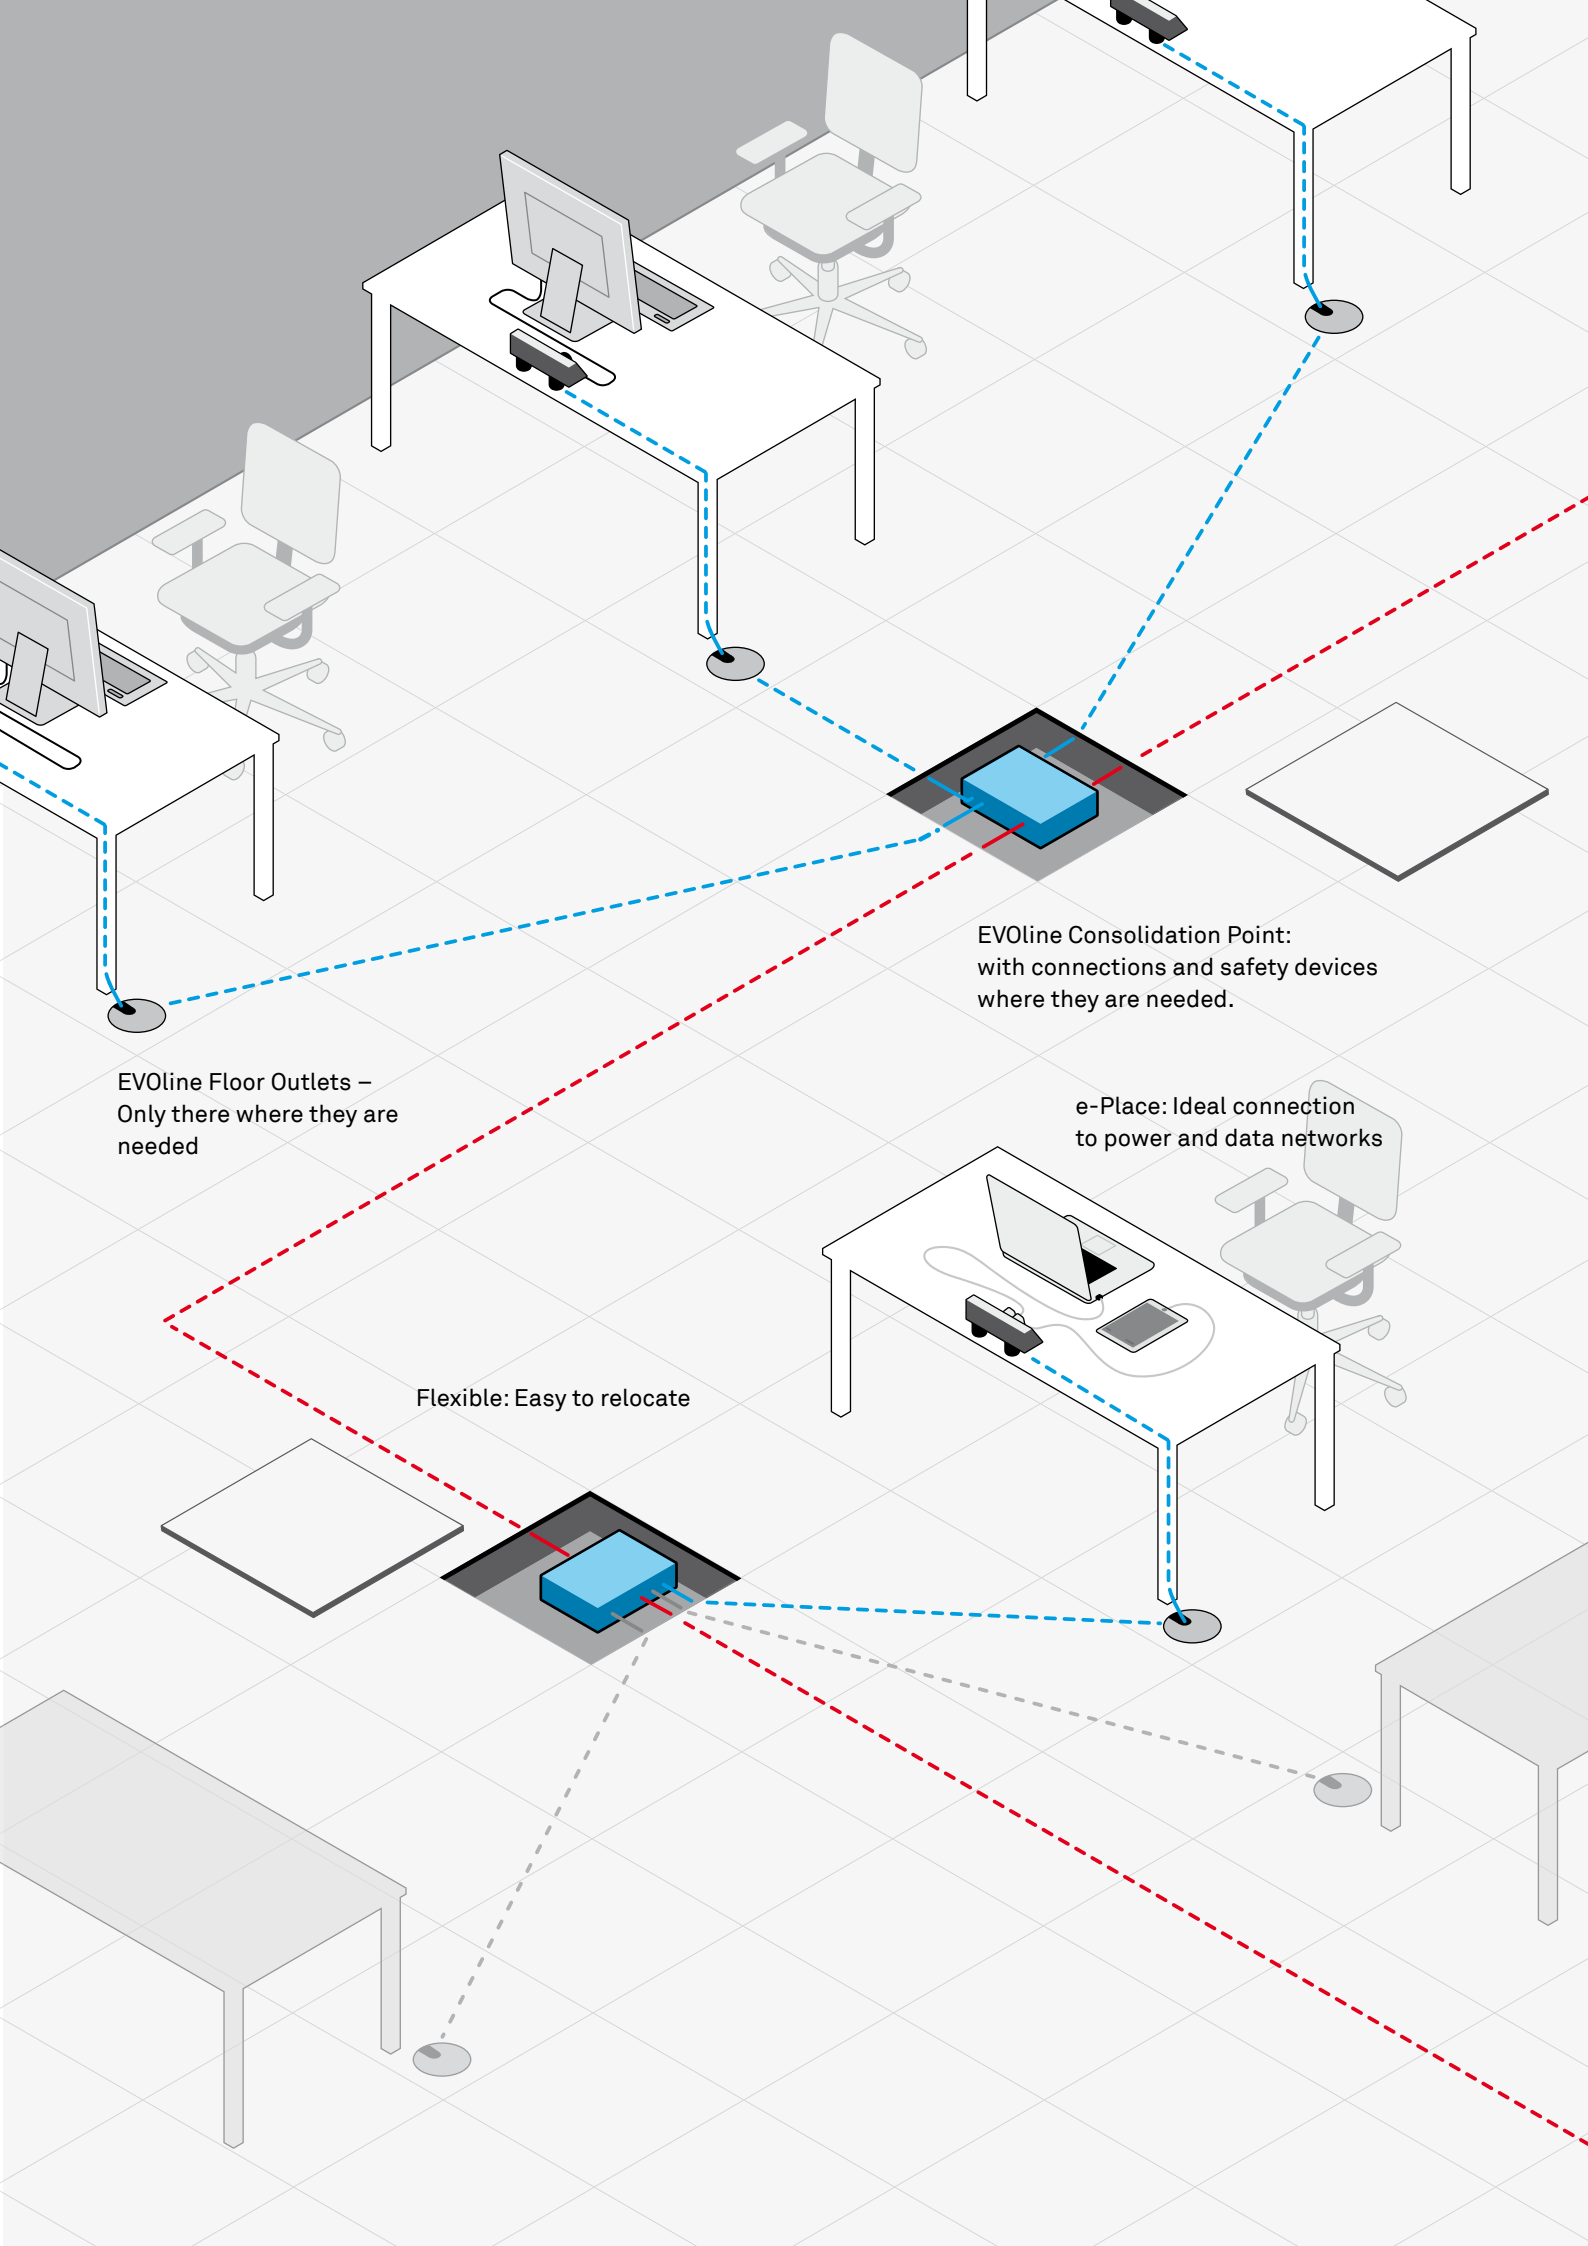

## **The End of trip hazards**

Nests of cables are ugly and dangerous. The EVOLine Bridge brings order to the workplace. The track is so flat that there is no edge to trip over, and office chairs can roll over it without any trouble. Its sturdy anodised aluminum profile divides the electricity and data cables into separate compartments. Additional modules such as forks, intersections and joining elements – and the variable length of each element – allow flexible office space planning.

# Decentralised Electrical Distribution

When office infrastructure has to accommodate the increasingly shifting demands of the modern working world, an antiquated electrical system can become a financial burden on an entire property. EVoline's electrical planning is always one step ahead of change. EVoline Consolidation Points – decentralised distribution stations that connect to a central ring main – are the backbone of the system. Instead of linking each power and data source individually from the switchboard to the floor outlet, each separate room or sub-network can be connected locally at the Consolidation Points, which allow each current phase to operate securely and independently. Decentralised electrical systems make schematic configurations of standardised floor outlets obsolete; say goodbye to the cramped surplus of floor outlets and hello to exchangeable floor plates, which allow EVoline outlets to be placed exactly where they are needed. Doing so notably minimizes the necessary lengths of cables under the raised floor and reduces the tangles of cable above it. This saves money and resources, protects the environment and significantly reduces the fire load at the same time.