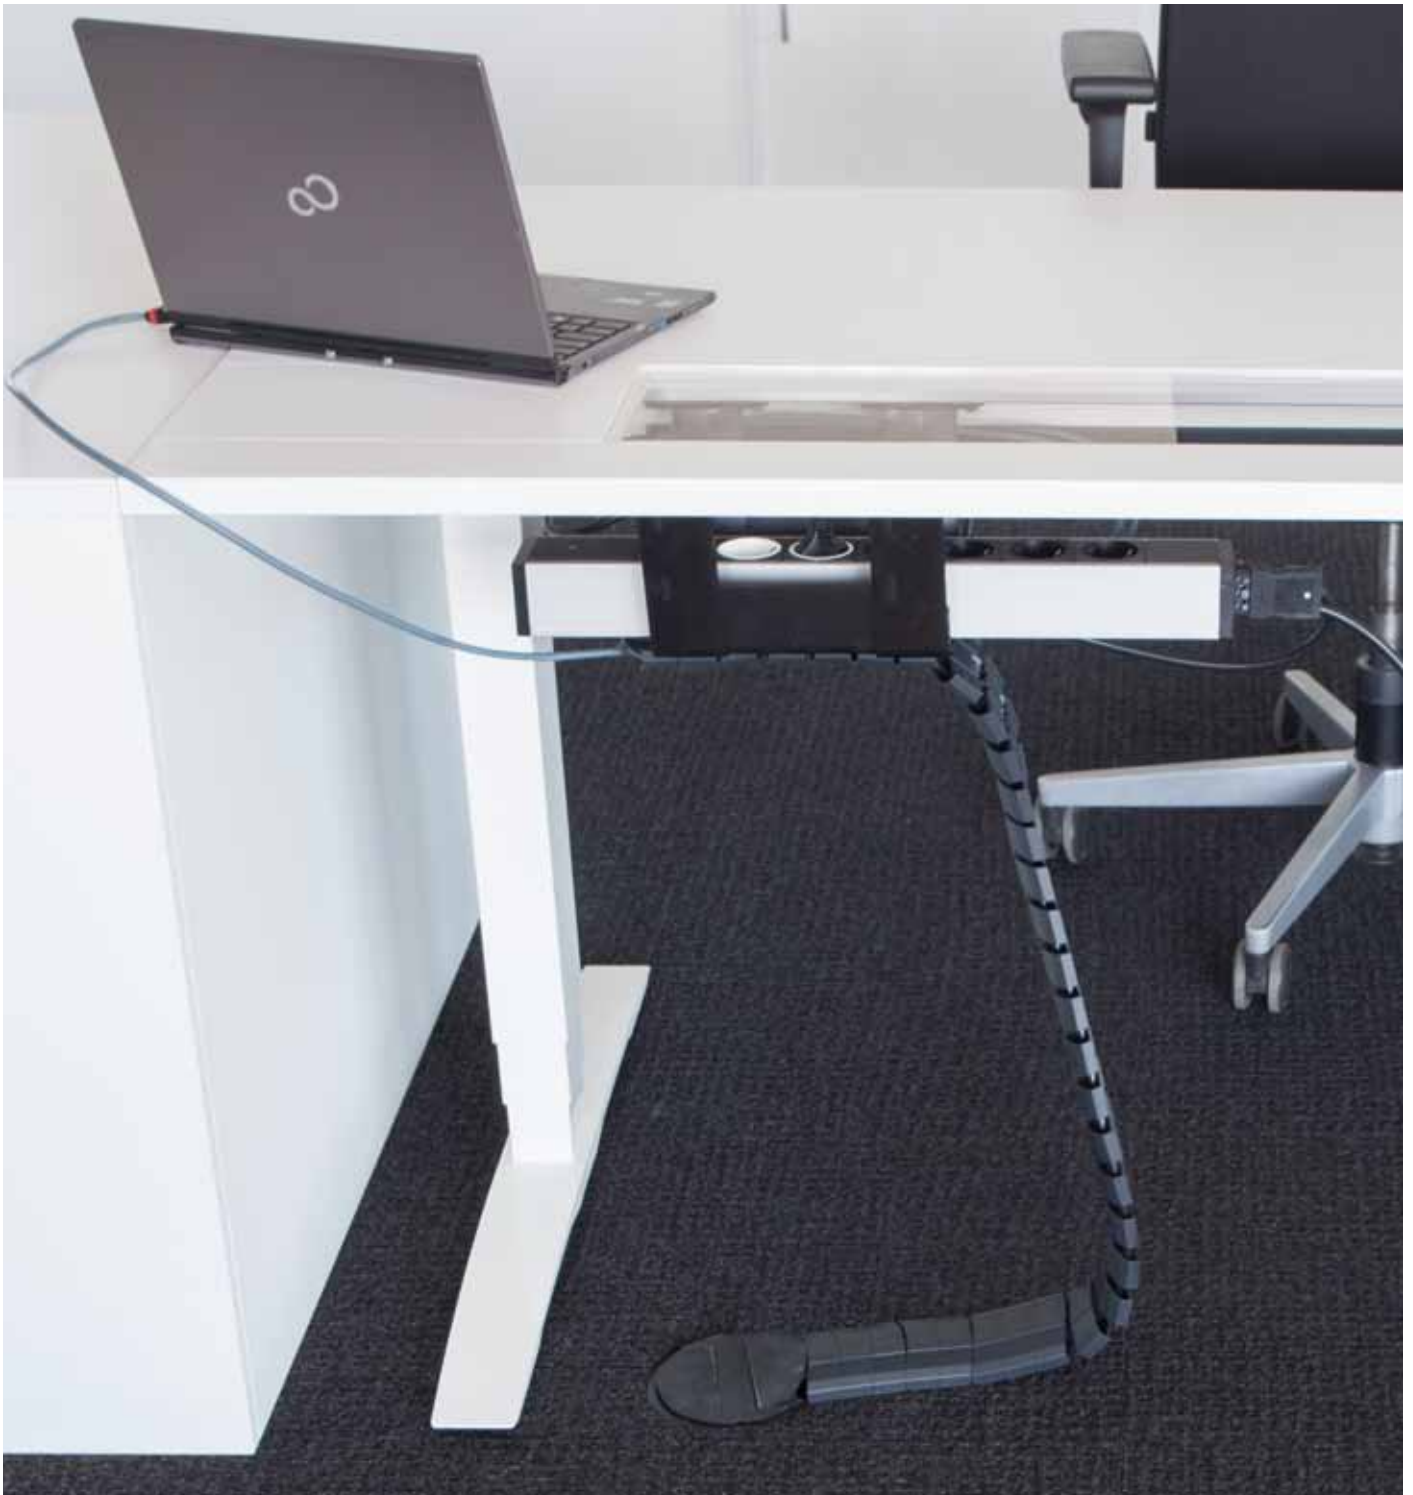

EV0line® Cable Management

EV0line® Cable Management

EV0line Cable Management organises and consolidates loose cables and ensures health & safety requirements within office interiors. The Bridge-System enables individual solutions for almost any application. Connectors, 90° angled module, T-module and cross module allow cable routing on the floor as required. The vertical module is perfect for the clean transition between walls and furniture.

Furthermore, an adapter module is available for connection to EV0line WireLane.

Description	Picture	Specification	Order number
<p>Cable Outlet EVoline FlipTop SMALL For installation in work surfaces with thickness of 19 to 35 mm. Fold out cover with click stops and end stops. Cable outlet with black brush strip. Installation dimensions: 185 x 157 mm</p>		<p>Housing and cover made of brushed stainless steel</p>	<p>1593 4204 0300</p>
<p>Cable Passage EVoline Port Rocking cover and collar made of plastic</p>		<p>silver lacquered black lacquered</p>	<p>1593 1002 5301 1593 1003 2601</p>
<p>Cable Passage EVoline Port Rocking cover made of solid stainless steel in CD-look and collar made of plastic, painted to match</p>		<p>solid stainless steel</p>	<p>1593 1003 2701</p>
<p>EVoline WireLane Under-desk cable channel made of plastic. One package consisting of 3 pieces, each 250-330 mm in length. The elements can be linked and separated.</p>		<p>black grey</p>	<p>6593 5201 0000 6593 5211 0000</p>
<p>EVoline Bridge Cable cover for screw fixing made of aluminium with black trim.</p>		<p>Includes 4 CableClips Length: 1.200 mm</p>	<p>1593 5011 2000</p>